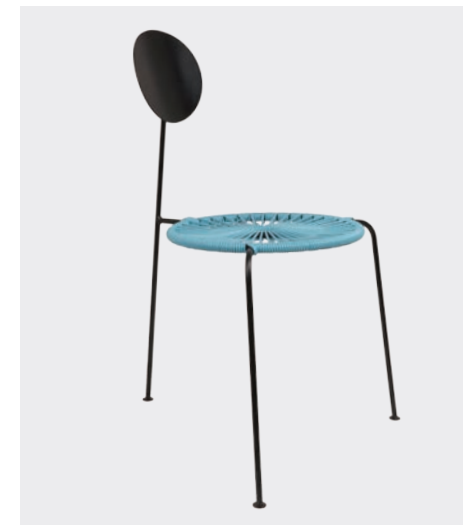

CENTRO CHAIR
 W54 x L50 x H83 cm
 Black metal frame. UV filtered PVC.
 Durable for outdoor use.

POINT CHAIR
 W50 x H65,5 x D58 cm
 Powder coated metal with perforated seat.
 Design: Elina Ulvio.

POINT TABLE
 W76,5 x H73 x D79 cm
 Powder coated metal with a perforated metal top.
 Design: Elina Ulvio.

CENTRO STOOL & TRAY
 Ø42 x H42 cm
 Black steel frame. UV filtered PVC.
 Durable for outdoor use.

tray: ● ○

ACAPULCO® BAR STOOL
 Ø34 x H66 cm
 Ø34 x H75 cm
 Black metal frame. UV filtered PVC.
 Durable for outdoor use.