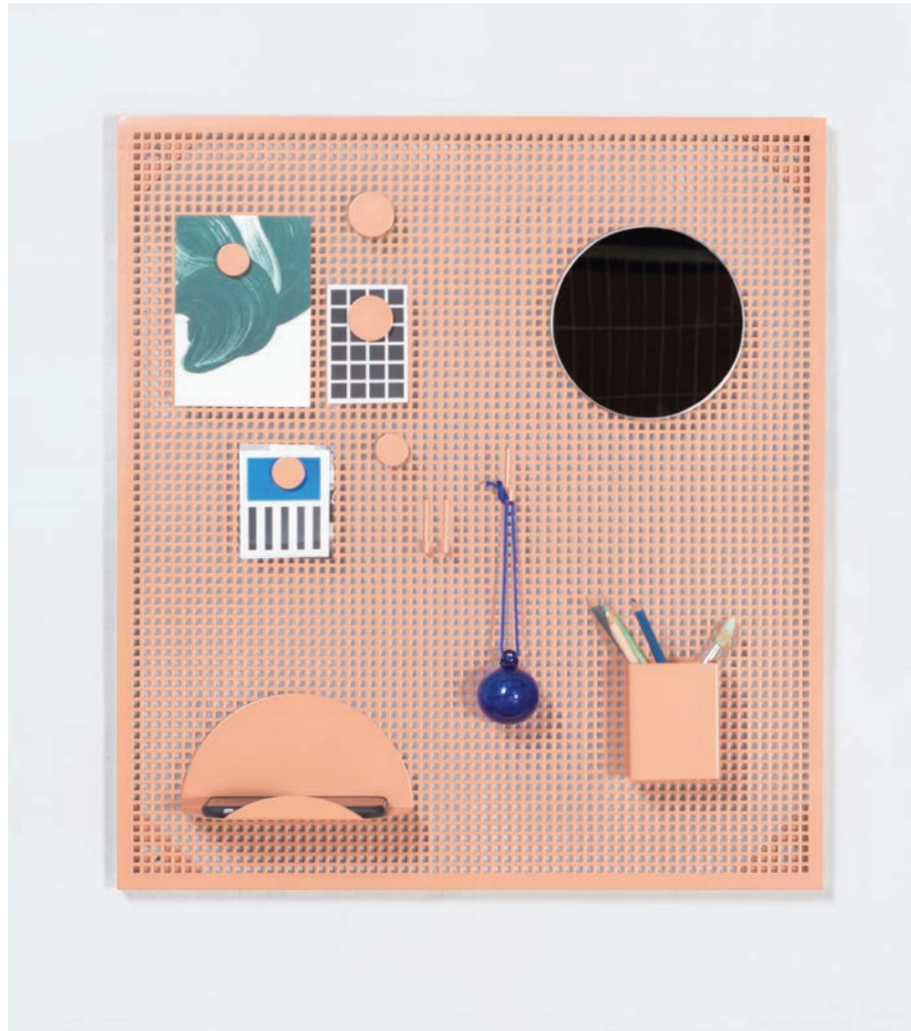

WILLOW BENCH _ white BOÎTE BOXES _ white CIBELE PLANT STAND _ white

CONFETTI TROLLEY_black
NOUVELLE MAGAZINE HOLDER_dusty peach

POINT CHAIR_ black
CONFETTI DINING TABLE

TABLEAU MAGNETIC BOARD _ dusty peach
ARC TABLE _ cobalt blue

CIBELE plant stand _ black
WALL CIBELE _ white

CONFETTI COFFEE TABLE
GESTUS VALET _ black

CONDESA CHAIR, ACAPULCO BAR STOOL, CENTRO STOOL AND TRAY,

ACAPULCO MINI, ACAPULCO CHAIR, CENTRO CHAIR_black

BAM BAM TABLE _ natural oak
ACAPULCO CHAIR _ black

CONDENSA CHAIR _ pigeon blue
ACAPULCO STOOL _ sea green

POINT CHAIR & TABLE _ sea green
CONDENSA CHAIR _ all white

CONDENSA CHAIR _ all sea green

MATERIAL AND COLOUR OVERVIEW

- | | |
|---------------------|-----------------|
| ● Black | ● Frosty grey |
| ○ White | ● Smokey yellow |
| ● Light blue | ● Cobalt |
| ● Yellow | ● Grey |
| ● Petroleum blue | ● Melange |
| ● Light grey | ● Black & white |
| ● Dusty pink | ● Blue & white |
| ● Sea green | ● Cream & white |
| ● Pigeon blue | ● Black & white |
| ● Dusty peach | ● Multi colour |
| ● Natural oak | ● Ebony & ivory |
| ● Stained black ash | ● Canvas |